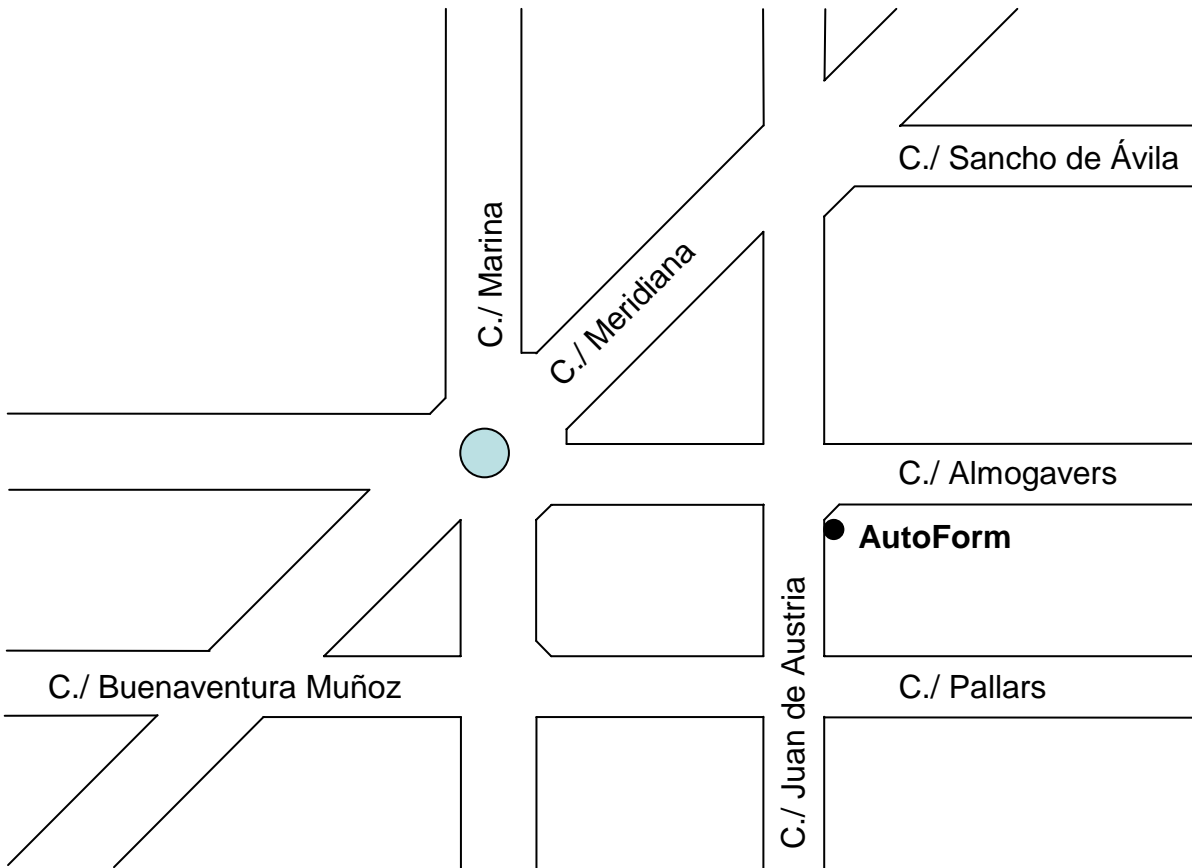

Directions to: AutoForm Engineering S.L. in Barcelona

Address:

AutoForm Engineering S.L.
Juan de Austria, 116, 7º
E – 08018 Barcelona

Tel +34 93 320 84 22

Fax +34 93 300 92 78

By Metro:

L1. Marina

L4. Bogatell

By Bus:

Line 6, 40, 42, 141, B25.

Almogavers stop.

By Car:

Leave Ronda Litoral at exit Port Olímpic.

Continue in direction Marina.

Turn right at calle Meridiana.

Turn right at the first street onto calle