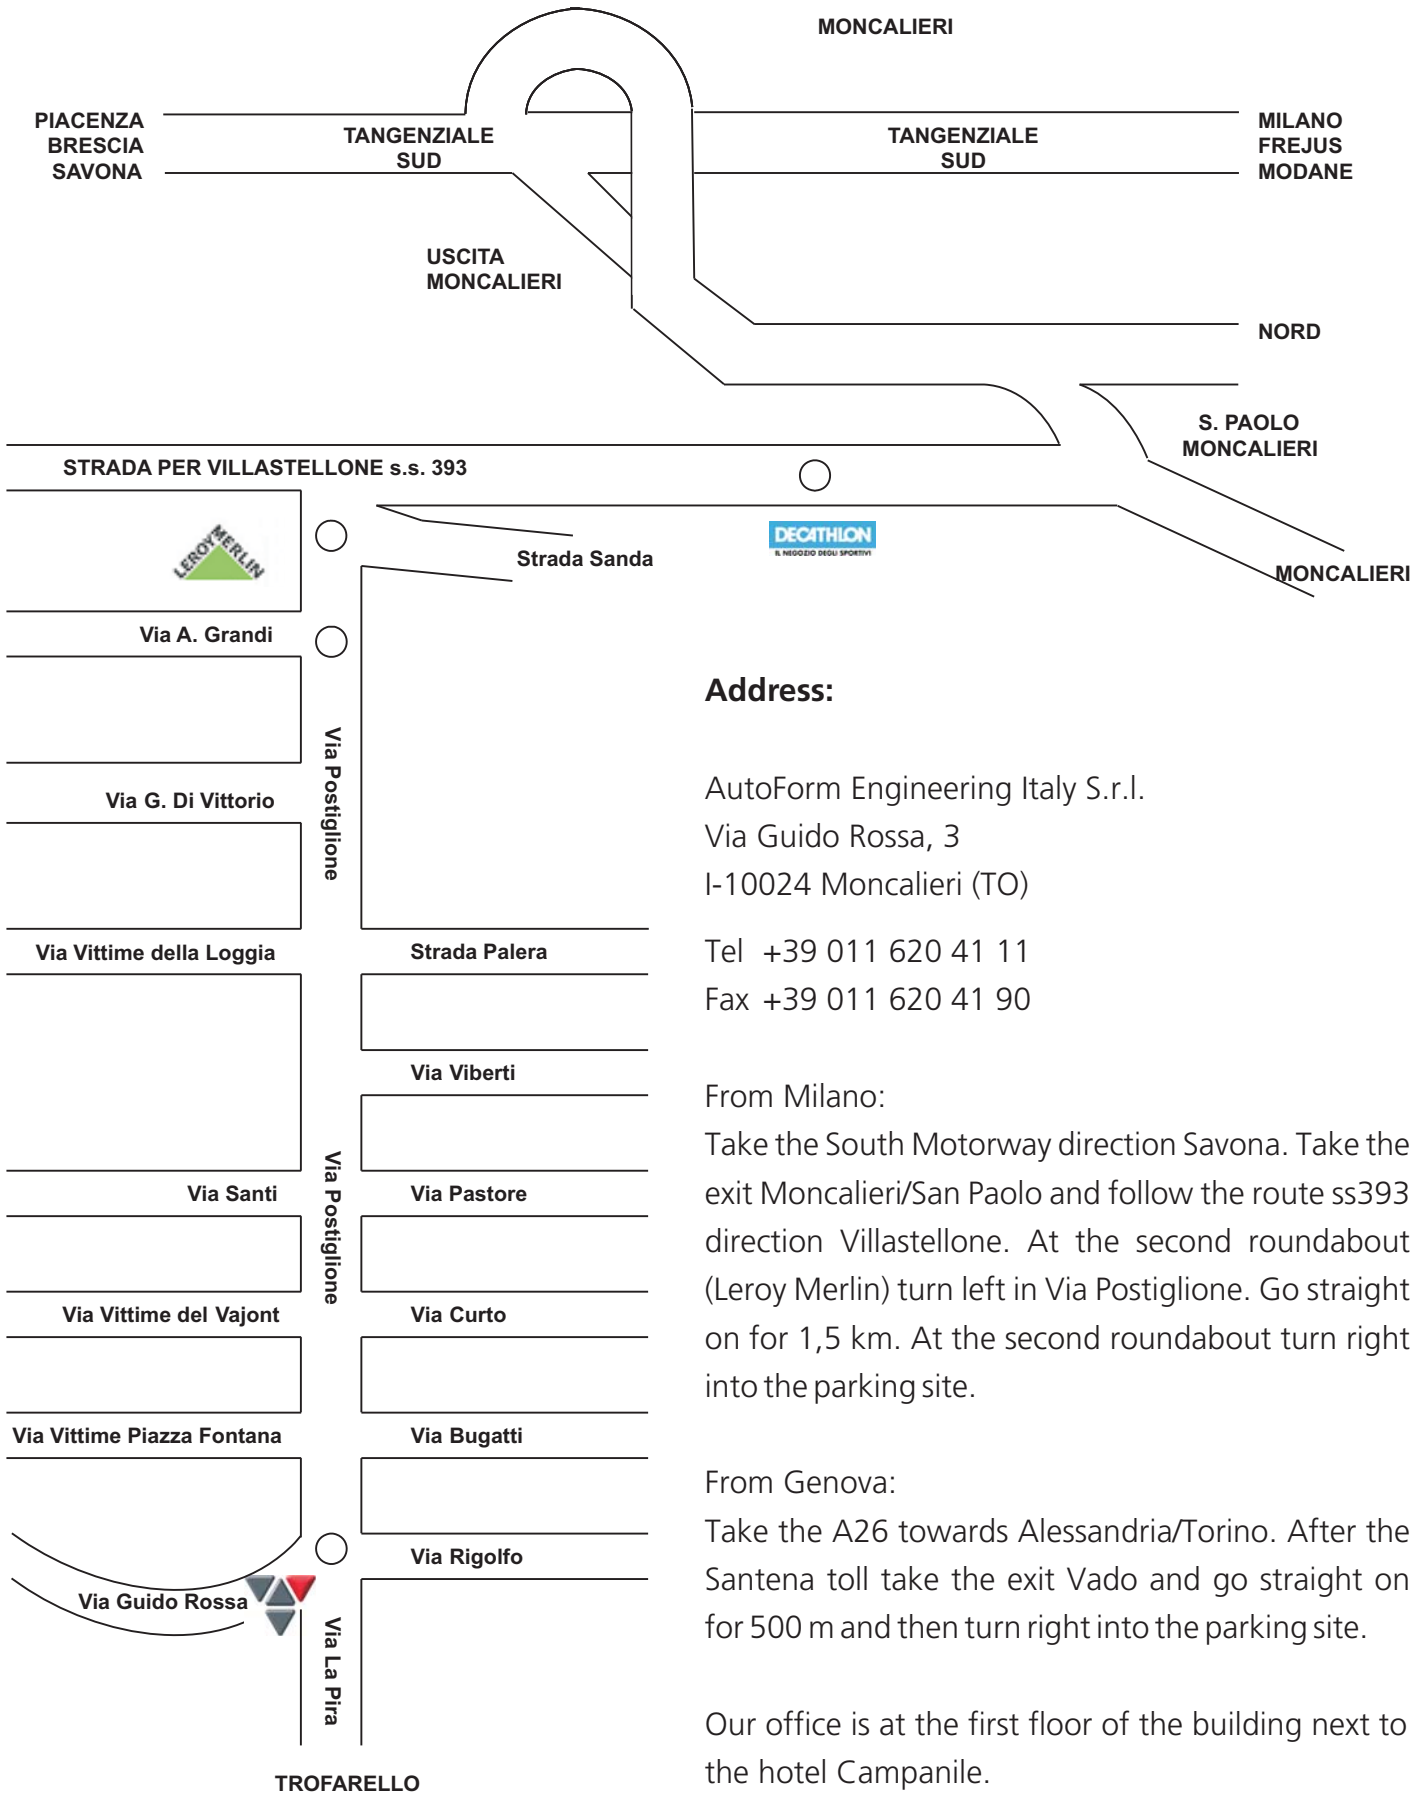

# Directions to: AutoForm Engineering Italy S.r.l. in Moncalieri (Turin)

### From Milano:

Take the South Motorway direction Savona. Take the exit Moncalieri/San Paolo and follow the route ss393 direction Villastellone. At the second roundabout (Leroy Merlin) turn left in Via Postiglione. Go straight on for 1,5 km. At the second roundabout turn right into the parking site.

### From Genova:

Take the A26 towards Alessandria/Torino. After the Santena toll take the exit Vado and go straight on for 500 m and then turn right into the parking site.

Our office is at the first floor of the building next to the hotel Campanile.