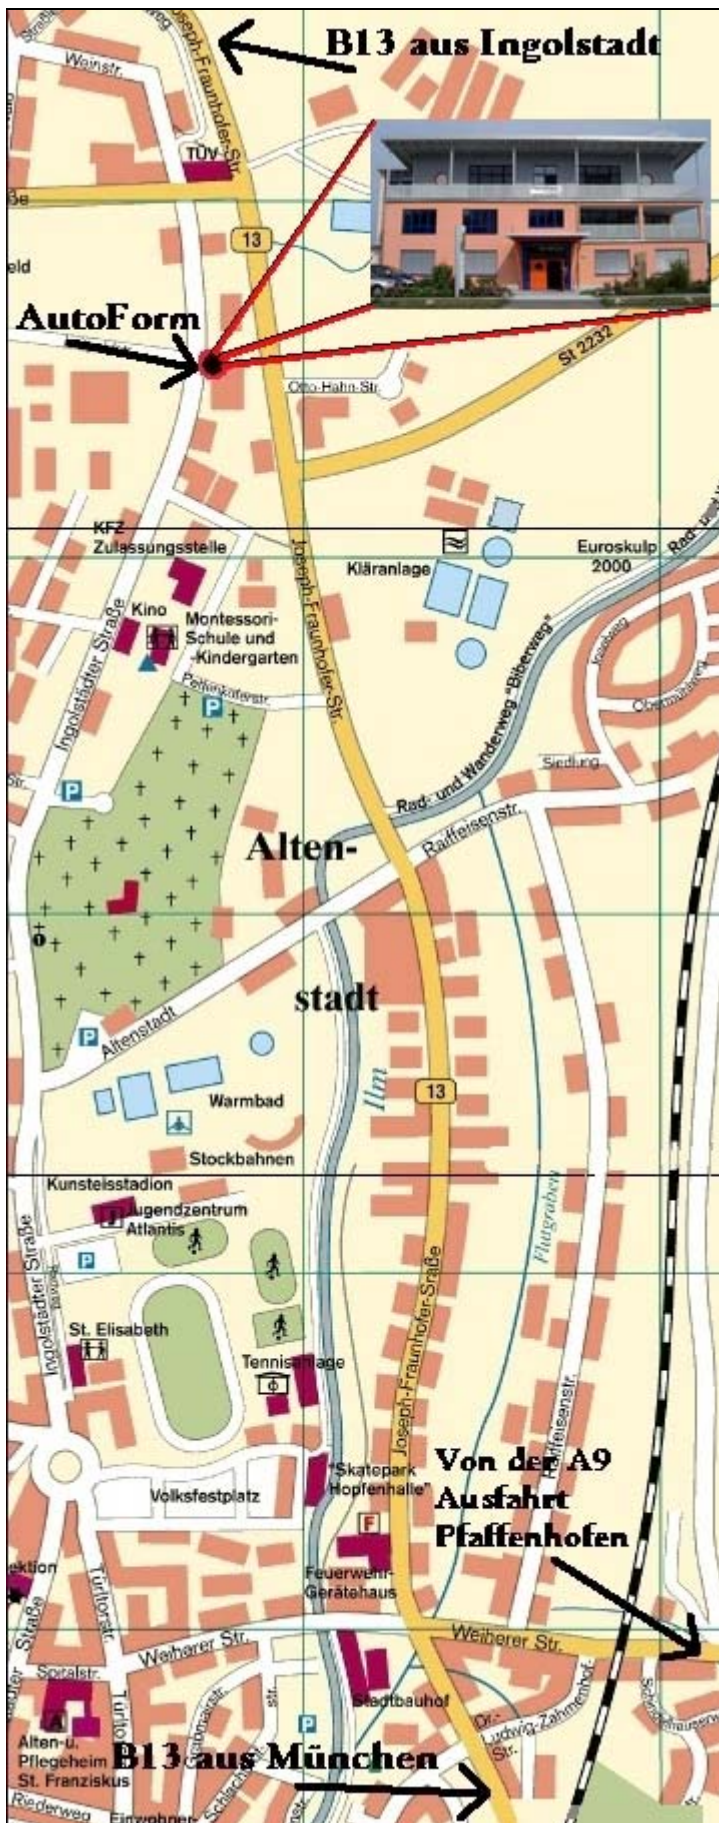

Directions to: AutoForm Engineering Deutschland GmbH in Pfaffenhofen

Address:

AutoForm Engineering Deutschland
Büro Pfaffenhofen
Ingolstädter Str. 102
D - 85276 Pfaffenhofen

Tel +49 8441 87 18 0
Fax +49 8441 87 18 22

By car from direction A9:

At the Pfaffenhofen junction, exit freeway **A9** direction **Pfaffenhofen**.

In Pfaffenhofen, turn right at the first light onto **Joseph-Fraunhofer-Straße (B13)** and continue in direction **Ingolstadt**.

Just before leaving Pfaffenhofen (about 1,6 km), turn left onto **Robert-Koch Straße**, and then after about 50 m, turn left onto **Ingolstädter Straße**.

After about 100 m you can see a light-orange building with a grey balcony. The AutoForm entrance is at the left of this building.